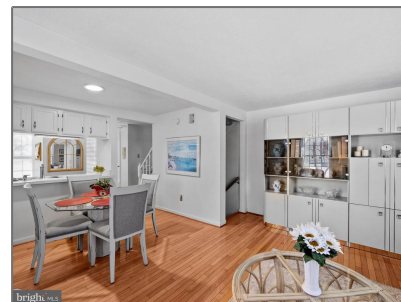

## Basic Details

Property Type: **Residential Lease**

Listing Type: **For Rent**

Price: **\$3,000**

Bedrooms: **3**

Bathrooms: **2**

Sqft: **1,315 Sqft**

Year Built: **1987**