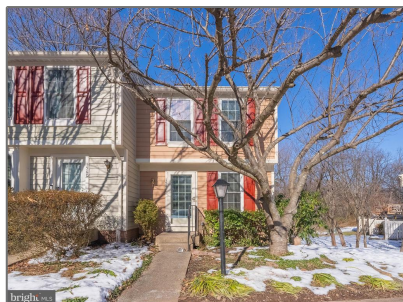

# Residential Lease

1,315 Sqft - 1558 WOODCREST DRIVE, RESTON,  
VA 20194

## Basic Details

Property Type: **Residential Lease**

Listing Type: **For Rent**

Price: **\$3,000**

Bedrooms: **3**

Bathrooms: **2**

Sqft: **1,315 Sqft**

Year Built: **1987**