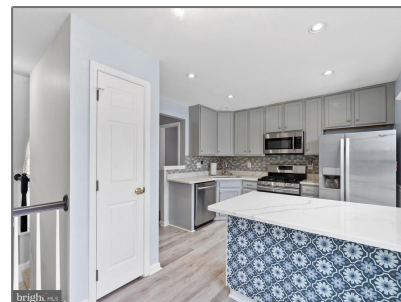

Residential Lease

1,536 Sqft - 45458 BLUEMONT JUNCTION
SQUARE, STERLING, VA 20164

Basic Details

Property Type: **Residential Lease**

Listing Type: **For Rent**

Price: **\$2,975**

Bedrooms: **3**

Bathrooms: **3**