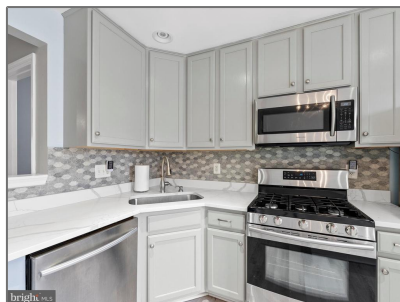

Residential Lease

1,536 Sqft - 45458 BLUEMONT JUNCTION
SQUARE, STERLING, VA 20164

Basic Details

Property Type: **Residential Lease**

Listing Type: **For Rent**

Price: **\$2,975**

Bedrooms: **3**

Bathrooms: **3**