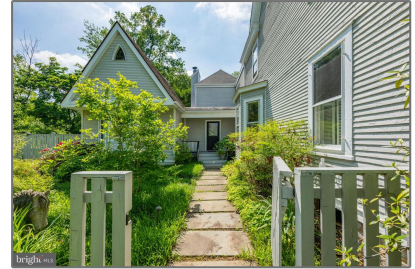

Residential

5,332 Sqft - 7002 CONNECTICUT AVENUE,
CHEVY CHASE, MD 20815

Basic [Details](#)

Property Type: **Residential**

Listing Type: **For Sale**

Price: **\$1,795,000**

Bedrooms: **7**

Bathrooms: **4**

Sqft: **5,332 Sqft**

Year Built: **1906**

Price Per SQFT: **\$387**

Status: **Active**

Agent [Info](#)

Amber Williams

 (703) 944-3884

 amber@sweethomesamerica.com
