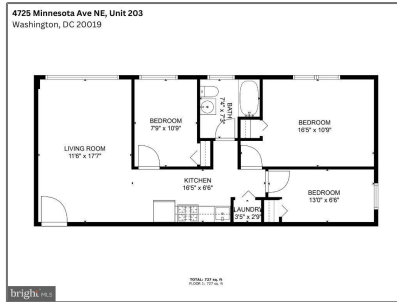

# Residential Lease

700 Sqft - 4725 MINNESOTA AVENUE NE 102,  
WASHINGTON, DC 20019

## Basic Details

Property Type: **Residential Lease**

Listing Type: **For Rent**

Price: **\$2,209**

Bedrooms: **3**

Bathrooms: **1**

Sqft: **700 Sqft**

Year Built: **1965**