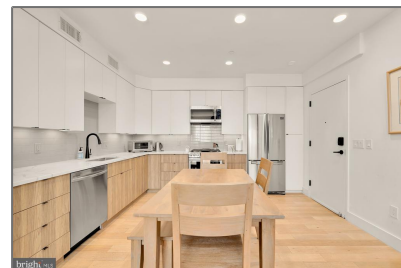

## Basic Details

Property Type: **Residential**

Listing Type: **For Sale**

Price: **\$815,000**

Bedrooms: **2**

Bathrooms: **2**

Sqft: **832 Sqft**

Year Built: **1964**