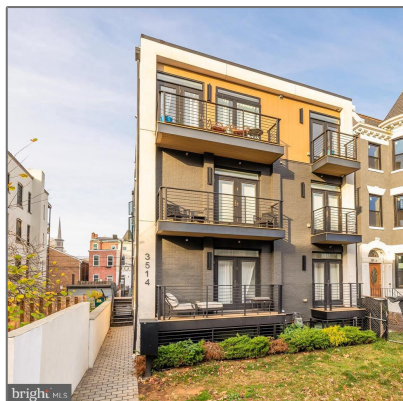

# Residential

832 Sqft - 3514 13TH STREET NW 11,  
WASHINGTON, DC 20010

## Basic Details

Property Type: **Residential**

Listing Type: **For Sale**

Price: **\$815,000**

Bedrooms: **2**

Bathrooms: **2**

Sqft: **832 Sqft**

Year Built: **1964**