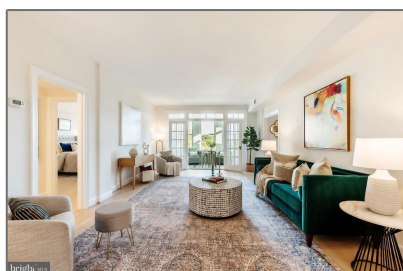

Residential

1,024 Sqft - 4707 CONNECTICUT AVENUE NW
605, WASHINGTON, DC 20008

Basic [Details](#)

Property Type: **Residential**

Listing Type: **For Sale**

Price: **\$550,000**

Bedrooms: **1**

Bathrooms: **1**

Sqft: **1,024 Sqft**

Year Built: **1930**

Price Per SQFT: **\$537**

Status: **Active**

Agent [Info](#)

Amber Williams

 (703) 944-3884

 amber@sweethomesamerica.com