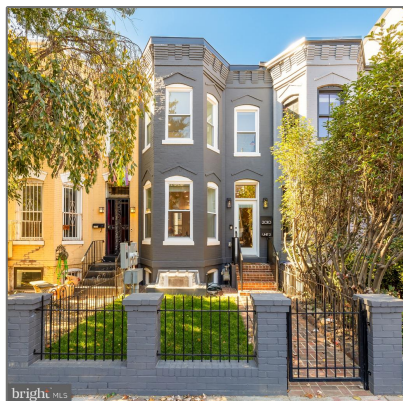

Residential Lease

1,683 Sqft - 2010 13TH STREET NW 2,
WASHINGTON, DC 20009

Basic Details

Property Type: **Residential Lease**

Listing Type: **For Rent**

Price: **\$1,900**

Bedrooms: **1**

Bathrooms: **1**

Sqft: **1,683 Sqft**

Year Built: **1890**

Price Per SQFT: **\$2**

Status: **Active**

Agent Info

Amber Williams

📞 (703) 944-3884

✉️ amber@sweethomesamerica.com