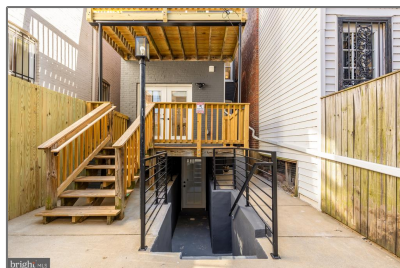

Residential Lease

1,683 Sqft - 2010 13TH STREET NW 2,
WASHINGTON, DC 20009

Basic Details

Property Type: **Residential Lease**

Listing Type: **For Rent**

Price: **\$1,900**

Bedrooms: **1**

Bathrooms: **1**