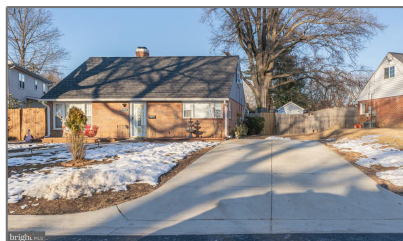

Residential

1,569 Sqft - 1402 MOFFET ROAD, SILVER SPRING, MD 20903

Basic Details

Property Type: **Residential**

Listing Type: **For Sale**

Price: **\$529,995**

Bedrooms: **4**

Bathrooms: **2**

Sqft: **1,569 Sqft**

Year Built: **1950**

Price Per SQFT: **\$338**

Status: **Active**

Agent Info

Amber Williams

 (703) 944-3884

 amber@sweethomesamerica.com
