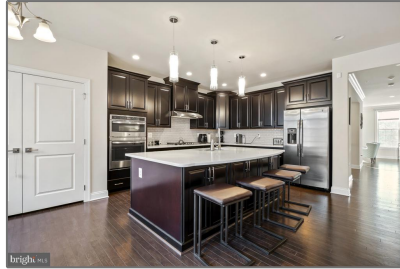

Residential Lease

2,366 Sqft - 10712 FLYING CHANGE COURT,
UPPER MARLBORO, MD 20772

Basic Details

Property Type: **Residential Lease**

Listing Type: **For Rent**

Price: **$3,650**

Bedrooms: **3**

Bathrooms: **2**

Sqft: **2,366 Sqft**

Year Built: **2018**

Price Per SQFT: **$2**

Status: **Active**