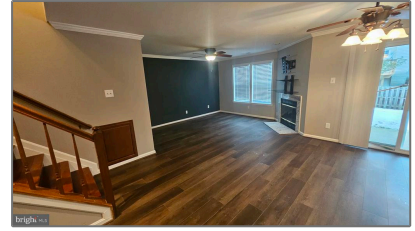

Residential Lease

990 Sqft - 14224 JIB STREET 6142, LAUREL, MD
20707

Basic [Details](#)

Property Type: **Residential Lease**

Listing Type: **For Rent**

Price: **\$1,990**

Bedrooms: **2**

Bathrooms: **2**

Sqft: **990 Sqft**

Year Built: **1989**

Price Per SQFT: **\$2**

Status: **Active**

Agent [Info](#)

Amber Williams

 (703) 944-3884

 amber@sweethomesamerica.com