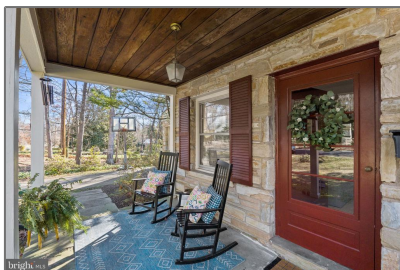

Residential Lease

2,774 Sqft - 1208 KEY DRIVE, ALEXANDRIA, VA
22302

Basic Details

Property Type: **Residential Lease**

Listing Type: **For Rent**

Price: **\$5,900**

Bedrooms: **4**

Bathrooms: **3**