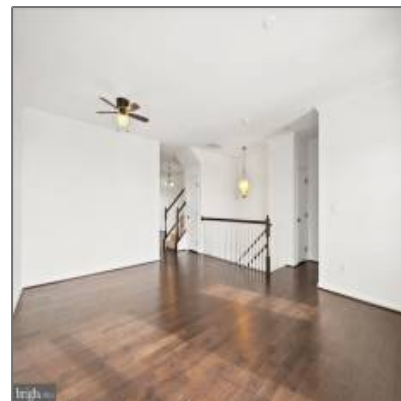

Residential Lease

2,614 Sqft - 42079 SHADOWS PRIDE TERRACE,
ALDIE, VA 20105

Basic Details

Property Type: **Residential Lease**

Listing Type: **For Rent**

Price: **\$2,850**

Bedrooms: **3**

Bathrooms: **2**