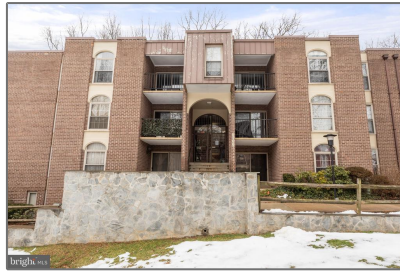

Residential Lease

1,011 Sqft - 8306 TOBIN ROAD 32, ANNANDALE,
VA 22003

Basic [Details](#)

Property Type: **Residential Lease**

Listing Type: **For Rent**

Price: **\$2,300**

Bedrooms: **2**

Bathrooms: **1**

Sqft: **1,011 Sqft**

Year Built: **1969**

Price Per SQFT: **\$2**

Status: **Active**

Agent [Info](#)

Amber Williams

 (703) 944-3884

 amber@sweethomesamerica.com
