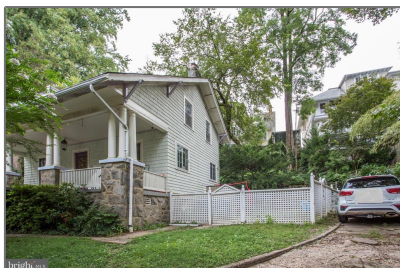

Residential Lease

2,017 Sqft - 3315 ROSS PLACE NW,
WASHINGTON, DC 20008

Basic [Details](#)

Property Type: **Residential Lease**

Listing Type: **For Rent**

Price: **\$6,400**

Bedrooms: **3**

Bathrooms: **2**

Sqft: **2,017 Sqft**

Year Built: **1912**

Price Per SQFT: **\$5**

Status: **Active**

Agent [Info](#)

Amber Williams

(703) 944-3884

amber@sweethomesamerica.com