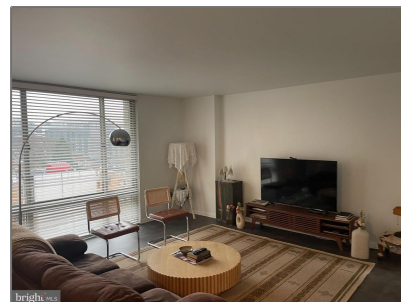

Residential

700 Sqft - 950 25TH STREET NW 612,
WASHINGTON, DC 20037

Basic Details

Property Type: **Residential**

Listing Type: **For Sale**

Price: **\$260,000**

Bedrooms: **1**

Bathrooms: **1**

Sqft: **700 Sqft**

Year Built: **1966**

Price Per SQFT: **\$371**

Status: **Active**

Agent Info

Amber Williams

📞 (703) 944-3884

✉️ amber@sweethomesamerica.com
