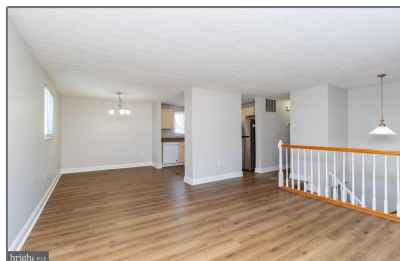

Residential Lease

1,748 Sqft - 4903 MEGAN DRIVE, CLINTON, MD
20735

Basic Details

Property Type: **Residential Lease**

Listing Type: **For Rent**

Price: **\$2,600**

Bedrooms: **4**

Bathrooms: **2**