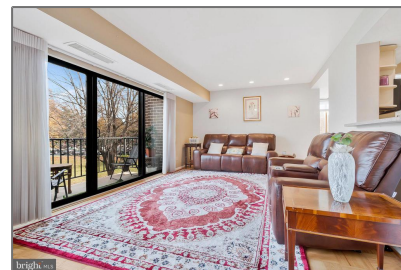

# Residential

1,312 Sqft - 9900 GEORGIA AVENUE 27, SILVER SPRING, MD 20902

## Basic Details

Property Type: **Residential**

Listing Type: **For Sale**

Price: **\$270,000**

Bedrooms: **2**

Bathrooms: **2**

Sqft: **1,312 Sqft**

Year Built: **1969**