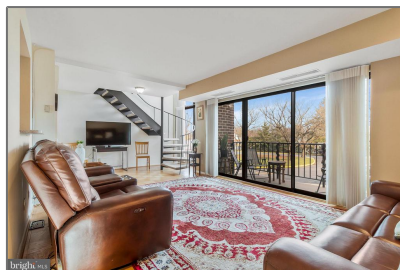

# Residential

1,312 Sqft - 9900 GEORGIA AVENUE 27, SILVER SPRING, MD 20902