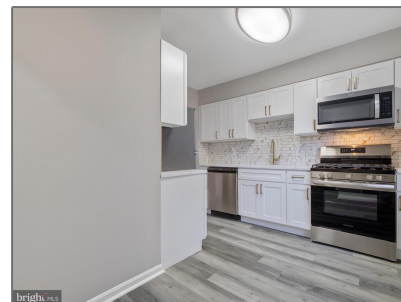

## Basic Details

Property Type: **Residential**

Listing Type: **For Sale**

Price: **\$499,900**

Bedrooms: **3**

Bathrooms: **2**

Sqft: **1,894 Sqft**

Year Built: **1967**