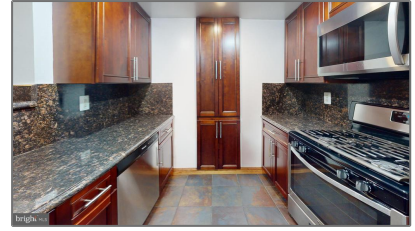

Residential Lease

1,318 Sqft - 1240 HOLBROOK TERRACE NE,
WASHINGTON, DC 20002

Basic [Details](#)

Property Type: **Residential Lease**

Listing Type: **For Rent**

Price: **\$2,700**

Bedrooms: **3**

Bathrooms: **2**

Sqft: **1,318 Sqft**

Year Built: **1940**

Price Per SQFT: **\$2**

Status: **Active**

Agent [Info](#)

Amber Williams

 (703) 944-3884

 amber@sweethomesamerica.com