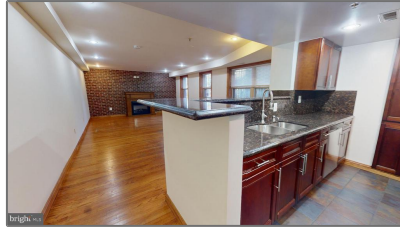

Residential Lease

1,318 Sqft - 1240 HOLBROOK TERRACE NE,
WASHINGTON, DC 20002

Basic [Details](#)

Property Type: **Residential Lease**

Listing Type: **For Rent**

Price: **\$2,700**

Bedrooms: **3**

Bathrooms: **2**

Sqft: **1,318 Sqft**

Year Built: **1940**

Price Per SQFT: **\$2**

Status: **Active**

Agent [Info](#)

Amber Williams

 (703) 944-3884

 amber@sweethomesamerica.com