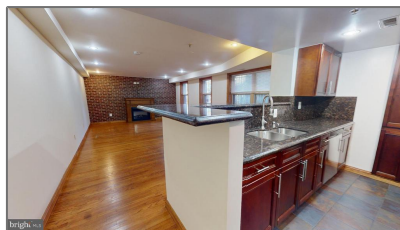

Residential Lease

1,318 Sqft - 1240 HOLBROOK TERRACE NE,
WASHINGTON, DC 20002

Basic [Details](#)

Property Type: **Residential Lease**

Listing Type: **For Rent**

Price: **\$2,700**

Bedrooms: **3**

Bathrooms: **2**

Sqft: **1,318 Sqft**

Year Built: **1940**

Price Per SQFT: **\$2**

Status: **Active**

Agent [Info](#)

Amber Williams

 (703) 944-3884

 amber@sweethomesamerica.com