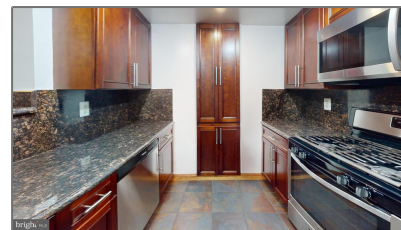

Residential Lease

1,318 Sqft - 1240 HOLBROOK TERRACE NE,
WASHINGTON, DC 20002

Basic [Details](#)

Property Type: **Residential Lease**

Listing Type: **For Rent**

Price: **\$2,700**

Bedrooms: **3**

Bathrooms: **2**

Sqft: **1,318 Sqft**

Year Built: **1940**

Price Per SQFT: **\$2**

Status: **Active**

Agent [Info](#)

Amber Williams

 (703) 944-3884

 amber@sweethomesamerica.com