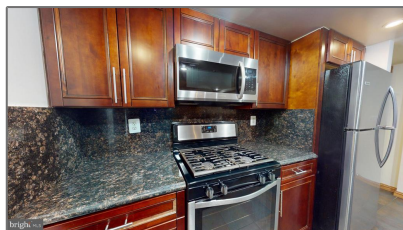

Residential Lease

1,318 Sqft - 1240 HOLBROOK TERRACE NE,
WASHINGTON, DC 20002

Basic [Details](#)

Property Type: **Residential Lease**

Listing Type: **For Rent**

Price: **\$2,700**

Bedrooms: **3**

Bathrooms: **2**

Sqft: **1,318 Sqft**

Year Built: **1940**

Price Per SQFT: **\$2**

Status: **Active**

Agent [Info](#)

Amber Williams

 (703) 944-3884

 amber@sweethomesamerica.com