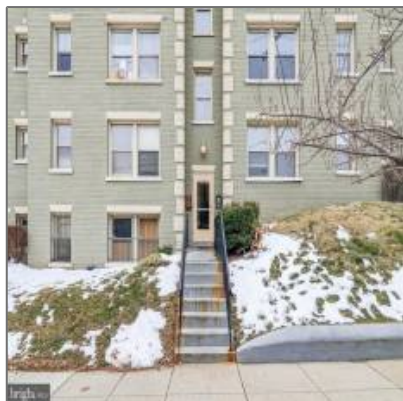

Residential

609 Sqft - 4408 1ST PLACE NE 33,
WASHINGTON, DC 20011

Basic [Details](#)

Property Type: **Residential**

Listing Type: **For Sale**

Price: **\$245,000**

Bedrooms: **1**

Bathrooms: **1**

Sqft: **609 Sqft**

Year Built: **1955**

Price Per SQFT: **\$402**

Status: **Active**

Agent [Info](#)

Amber Williams

 (703) 944-3884

 amber@sweethomesamerica.com