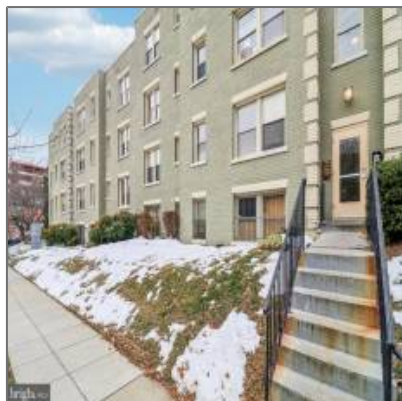

Residential

609 Sqft - 4408 1ST PLACE NE 33,
WASHINGTON, DC 20011

Basic [Details](#)

Property Type: **Residential**

Listing Type: **For Sale**

Price: **\$245,000**

Bedrooms: **1**

Bathrooms: **1**

Sqft: **609 Sqft**

Year Built: **1955**

Price Per SQFT: **\$402**

Status: **Active**

Agent [Info](#)

Amber Williams

 (703) 944-3884

 amber@sweethomesamerica.com