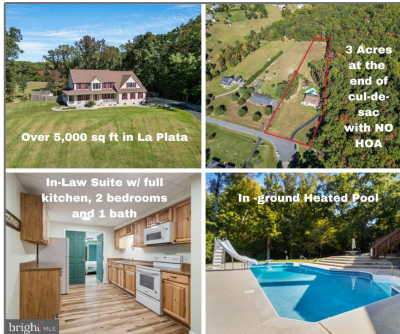

Residential

5,078 Sqft - 11670 GILBERT LANE, LA PLATA,
MD 20646

Basic Details

Property Type:	Residential
Listing Type:	For Sale
Price:	\$846,400
Bedrooms:	6
Bathrooms:	3
Sqft:	5,078 Sqft
Year Built:	1995
Price Per SQFT:	\$239
Status:	Active