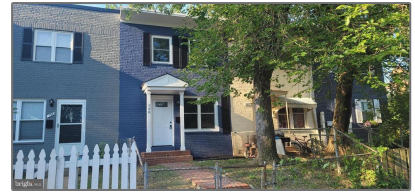

# Residential Lease

1,024 Sqft - 138 DALE STREET, ALEXANDRIA, VA  
22305

## Basic Details

---

Property Type: **Residential Lease**

Listing Type: **For Rent**

Price: **\$3,100**

Bedrooms: **3**

Bathrooms: **2**

Sqft: **1,024 Sqft**