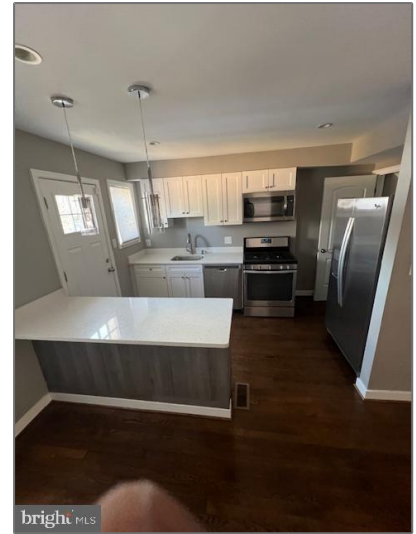

## Basic Details

Property Type: **Residential Lease**

Listing Type: **For Rent**

Price: **\$2,350**

Bedrooms: **3**

Bathrooms: **2**

Sqft: **1,599 Sqft**

Year Built: **1952**