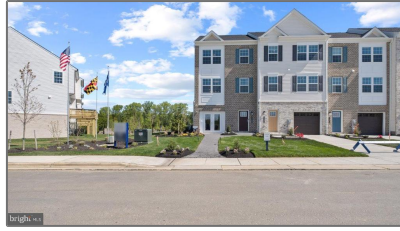

# Residential

1,969 Sqft - 16632 GREEN GLADE DRIVE,  
BRANDYWINE, MD 20613

## Basic Details

Property Type: **Residential**

Listing Type: **For Sale**

Price: **\$477,490**

Bedrooms: **3**

Bathrooms: **3**

Sqft: **1,969 Sqft**

Year Built: **2024**