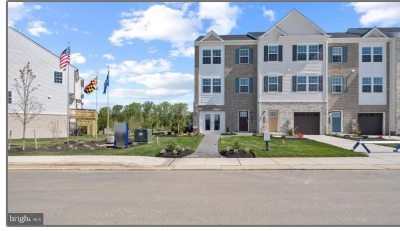

Residential

1,969 Sqft - 16630 GREEN GLADE DRIVE,
BRANDYWINE, MD 20613

Basic Details

Property Type:	Residential
Listing Type:	For Sale
Price:	\$473,490
Bedrooms:	3
Bathrooms:	3
Sqft:	1,969 Sqft
Year Built:	2024
Price Per SQFT:	\$240
Status:	Active