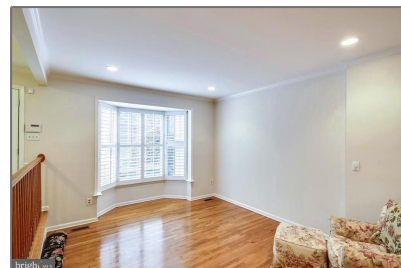

# Residential Lease

2,726 Sqft - 10781 BREWER HOUSE ROAD,  
ROCKVILLE, MD 20852

## Basic [Details](#)

Property Type: **Residential Lease**

Listing Type: **For Rent**

Price: **\$3,750**

Bedrooms: **3**

Bathrooms: **3**

Sqft: **2,726 Sqft**

Year Built: **1986**