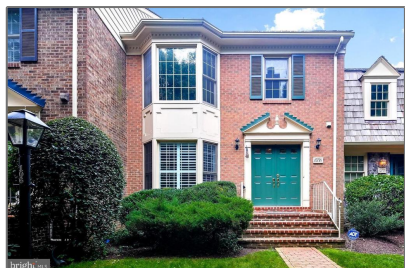

# Residential Lease

2,726 Sqft - 10781 BREWER HOUSE ROAD,  
ROCKVILLE, MD 20852

## Basic [Details](#)

Property Type: **Residential Lease**

Listing Type: **For Rent**

Price: **\$3,750**

Bedrooms: **3**

Bathrooms: **3**

Sqft: **2,726 Sqft**

Year Built: **1986**