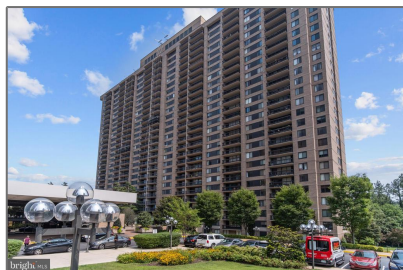

# Residential Lease

1,069 Sqft - S 3705 GEORGE MASON DRIVE 411,  
FALLS CHURCH, VA 22041