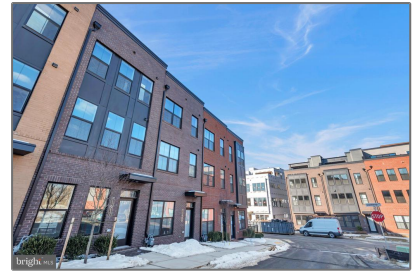

Residential Lease

2,160 Sqft - 11911 CARAVELLE LOOP, NORTH
BETHESDA, MD 20852

Basic [Details](#)

Property Type: **Residential Lease**

Listing Type: **For Rent**

Price: **\$5,000**

Bedrooms: **3**

Bathrooms: **3**

Sqft: **2,160 Sqft**

Year Built: **2025**

Price Per SQFT: **\$2**

Status: **Active**

Agent [Info](#)

Amber Williams

☎ (703) 944-3884

✉ amber@sweethomesamerica.com
