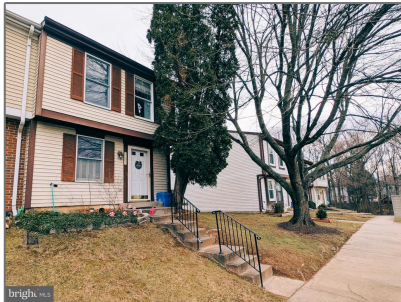

Residential Lease

945 Sqft - 12550 CROSS RIDGE WAY,
GERMANTOWN, MD 20874

Basic [Details](#)

Property Type: **Residential Lease**

Listing Type: **For Rent**

Price: **\$1,900**

Bedrooms: **2**

Bathrooms: **1**

Sqft: **945 Sqft**

Year Built: **1984**

Price Per SQFT: **\$2**

Status: **Active**

Agent [Info](#)

Amber Williams

(703) 944-3884

amber@sweethomesamerica.com