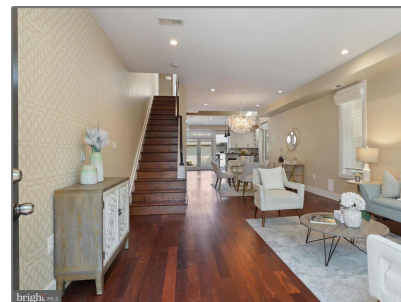

Residential Lease

2,050 Sqft - 1524 GALES STREET NE,
WASHINGTON, DC 20002

Basic [Details](#)

Property Type: **Residential Lease**

Listing Type: **For Rent**

Price: **\$3,900**

Bedrooms: **3**

Bathrooms: **3**