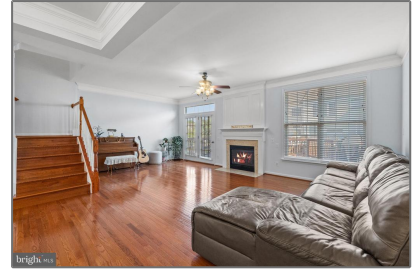

Residential Lease

2,448 Sqft - 15016 DANUBE WAY, HAYMARKET,
VA 20169

Basic Details

Property Type: **Residential Lease**

Listing Type: **For Rent**

Price: **\$3,100**

Bedrooms: **4**

Bathrooms: **3**