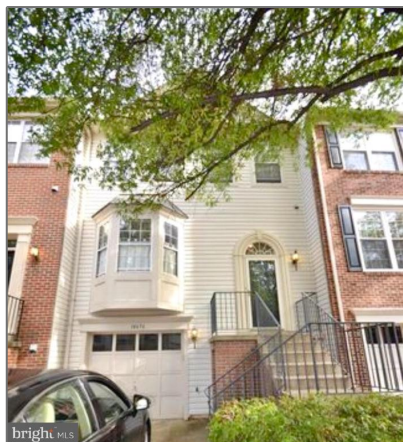

Residential Lease

2,164 Sqft - 14636 STREAM POND DRIVE,
CENTREVILLE, VA 20120

Basic Details

Property Type: **Residential Lease**

Listing Type: **For Rent**

Price: **\$2,850**

Bedrooms: **3**

Bathrooms: **2**

Sqft: **2,164 Sqft**

Year Built: **1992**

Price Per SQFT: **\$2**

Status: **Active**

Agent Info

Amber Williams

 (703) 944-3884

 amber@sweethomesamerica.com