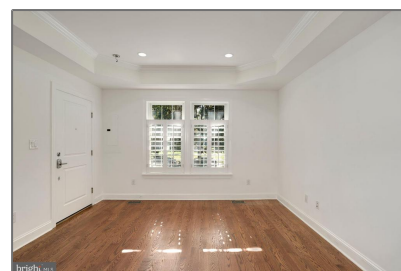

Residential Lease

1,517 Sqft - 1818 C STREET SE 1, WASHINGTON, DC 20003

Basic Details

Property Type: **Residential Lease**

Listing Type: **For Rent**

Price: **\$3,600**

Bedrooms: **2**

Bathrooms: **2**

Sqft: **1,517 Sqft**

Year Built: **1936**

Price Per SQFT: **\$5**

Status: **Active**

Agent Info

Amber Williams

 (703) 944-3884

 amber@sweethomesamerica.com