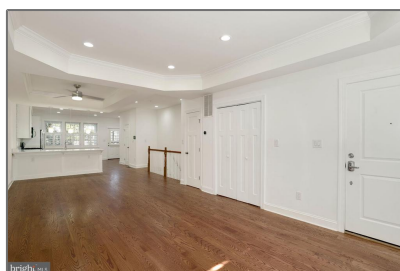

Residential Lease

1,517 Sqft - 1818 C STREET SE 1, WASHINGTON, DC 20003

Basic Details

Property Type: **Residential Lease**

Listing Type: **For Rent**

Price: **\$3,600**

Bedrooms: **2**

Bathrooms: **2**