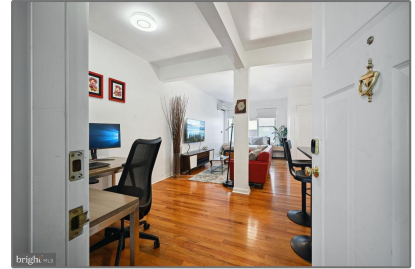

# Residential Lease

408 Sqft - 1300 MASSACHUSETTS AVENUE NW  
503, WASHINGTON, DC 20005