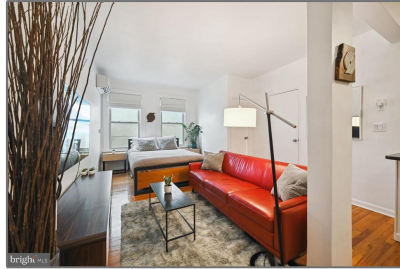

# Residential Lease

408 Sqft - 1300 MASSACHUSETTS AVENUE NW  
503, WASHINGTON, DC 20005

## Basic [Details](#)

Property Type:	<b>Residential Lease</b>
Listing Type:	<b>For Rent</b>
Price:	<b>\$1,900</b>
Bathrooms:	<b>1</b>
Sqft:	<b>408 Sqft</b>
Year Built:	<b>1890</b>
Price Per SQFT:	<b>\$5</b>
Status:	<b>Active</b>