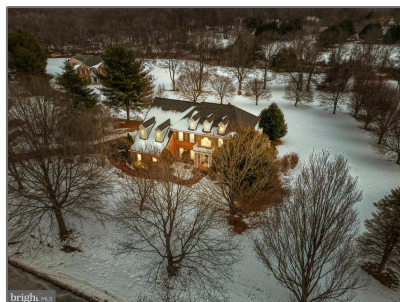

Residential

6,356 Sqft - 19415 HAVEN WHITE COURT,
GAITHERSBURG, MD 20879

Basic [Details](#)

Property Type: **Residential**

Listing Type: **For Sale**

Price: **\$1,299,900**

Bedrooms: **5**

Bathrooms: **4**

Sqft: **6,356 Sqft**

Year Built: **1995**

Price Per SQFT: **\$293**

Status: **Active**

Agent [Info](#)

Amber Williams

(703) 944-3884

amber@sweethomesamerica.com
