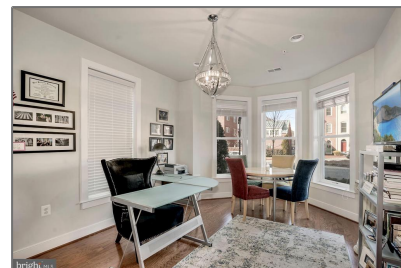

Residential Lease

3,069 Sqft - E 617 CUSTIS AVENUE,
ALEXANDRIA, VA 22301

Basic [Details](#)

Property Type: **Residential Lease**

Listing Type: **For Rent**

Price: **\$6,200**

Bedrooms: **3**

Bathrooms: **4**