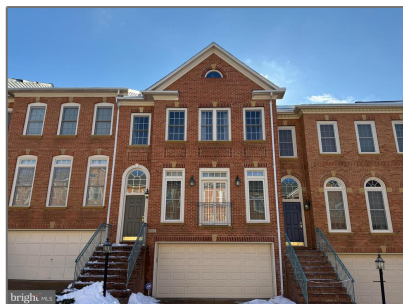

# Residential Lease

3,080 Sqft - 8027 KIDWELL TOWN COURT,  
VIENNA, VA 22182

## Basic Details

Property Type: **Residential Lease**

Listing Type: **For Rent**

Price: **\$4,700**

Bedrooms: **3**

Bathrooms: **3**

Sqft: **3,080 Sqft**

Year Built: **1996**