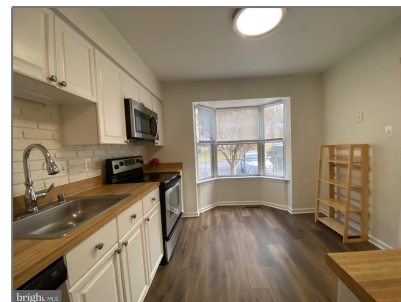

Residential Lease

1,983 Sqft - 3493 CONDOR LANE, WOODBRIDGE,
VA 22192

Basic Details

Property Type: **Residential Lease**

Listing Type: **For Rent**

Price: **\$2,825**

Bedrooms: **3**

Bathrooms: **3**