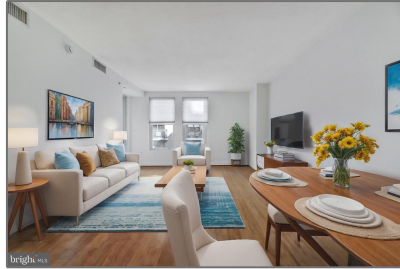

Residential

852 Sqft - 915 E STREET NW 909, WASHINGTON, DC 20004

Basic Details

Property Type:	Residential
Listing Type:	For Sale
Price:	\$499,900
Bedrooms:	2
Bathrooms:	1
Sqft:	852 Sqft
Year Built:	2006
Price Per SQFT:	\$587
Status:	Active