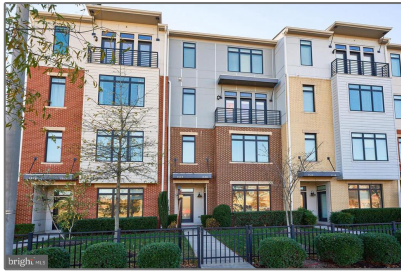

# Residential Lease

2,700 Sqft - 1522 RIBBON LIMESTONE TERRACE  
SE, LEESBURG, VA 20175

## Basic Details

Property Type: **Residential Lease**

Listing Type: **For Rent**

Price: **\$3,500**

Bedrooms: **3**

Bathrooms: **2**

Sqft: **2,700 Sqft**

Year Built: **2017**