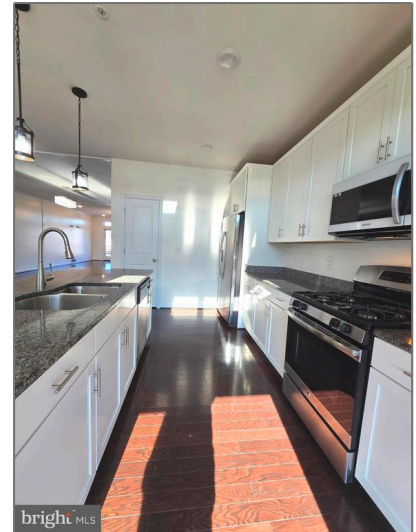

# Residential Lease

2,700 Sqft - 1522 RIBBON LIMESTONE TERRACE  
SE, LEESBURG, VA 20175

## Basic Details

Property Type: **Residential Lease**

Listing Type: **For Rent**

Price: **\$3,500**

Bedrooms: **3**

Bathrooms: **2**

Sqft: **2,700 Sqft**

Year Built: **2017**