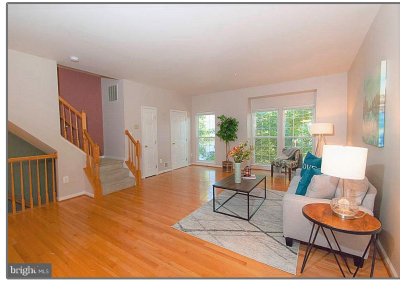

# Residential Lease

1,920 Sqft - 13011 ROSEBAY DRIVE 1503,  
GERMANTOWN, MD 20874

## Basic Details

Property Type: **Residential Lease**

Listing Type: **For Rent**

Price: **\$2,700**

Bedrooms: **3**

Bathrooms: **2**

Sqft: **1,920 Sqft**

Year Built: **1998**