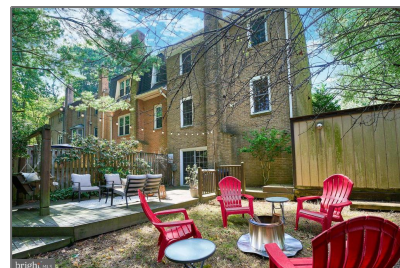

Residential Lease

1,532 Sqft - 9101 FISTERIS COURT,
SPRINGFIELD, VA 22152

Basic [Details](#)

Property Type: **Residential Lease**

Listing Type: **For Rent**

Price: **\$3,100**

Bedrooms: **3**

Bathrooms: **2**