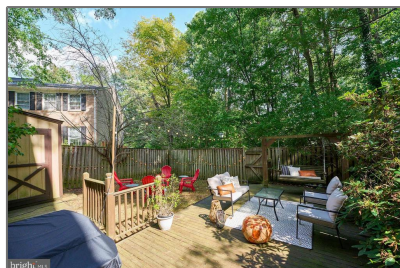

Residential Lease

1,532 Sqft - 9101 FISTERIS COURT,
SPRINGFIELD, VA 22152

Basic [Details](#)

Property Type: **Residential Lease**

Listing Type: **For Rent**

Price: **\$3,100**

Bedrooms: **3**

Bathrooms: **2**