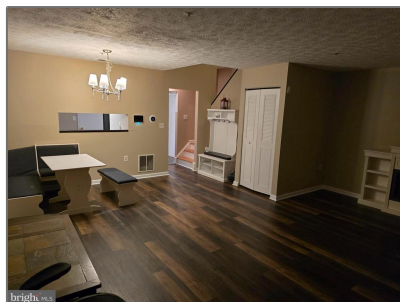

Residential Lease

1,272 Sqft - 4611 WINTERBERRY LANE, OXON HILL, MD 20745

Basic Details

Property Type: **Residential Lease**

Listing Type: **For Rent**

Price: **\$2,500**

Bedrooms: **2**

Bathrooms: **1**