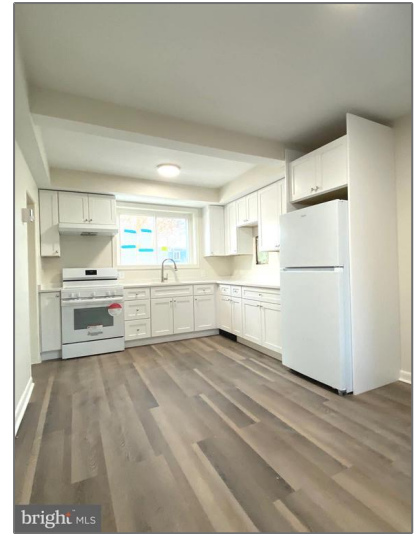

Residential

1,080 Sqft - 26 RIDGE ROAD, GREENBELT, MD
20770

Basic Details

Property Type:	Residential
Listing Type:	For Sale
Price:	\$259,900
Bedrooms:	3
Bathrooms:	1
Sqft:	1,080 Sqft
Year Built:	1941
Price Per SQFT:	\$241
Status:	Active