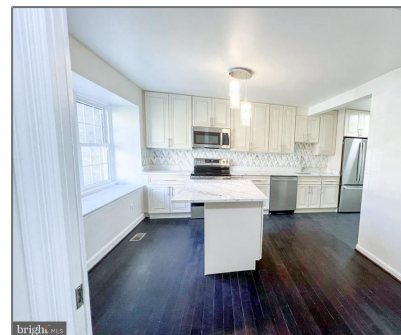

Residential

1,584 Sqft - 4716 FORESTDALE DRIVE, FAIRFAX,
VA 22032

Basic Details

Property Type: **Residential**

Listing Type: **For Sale**

Price: **$689,900**

Bedrooms: **4**

Bathrooms: **3**

Sqft: **1,584 Sqft**

Year Built: **1977**

Price Per SQFT: **$436**

Status: **Active**