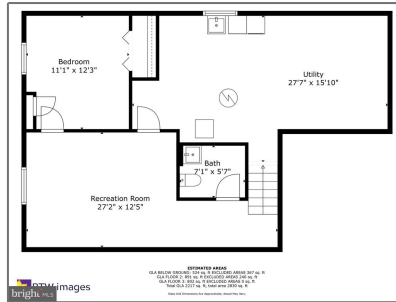

Residential

1,668 Sqft - 6101 MEADOWPOND COURT,
BURKE, VA 22015

Basic Details

Property Type:	Residential
Listing Type:	For Sale
Price:	\$795,000
Bedrooms:	3
Bathrooms:	2
Sqft:	1,668 Sqft
Year Built:	1977
Price Per SQFT:	\$477
Status:	Active