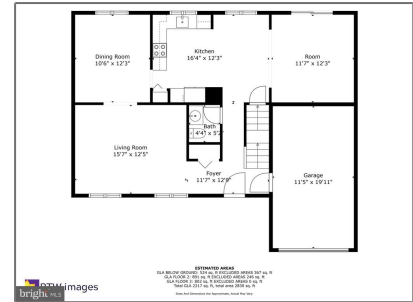

Residential

1,668 Sqft - 6101 MEADOWPOND COURT,
BURKE, VA 22015

Basic Details

Property Type:	Residential
Listing Type:	For Sale
Price:	\$795,000
Bedrooms:	3
Bathrooms:	2
Sqft:	1,668 Sqft
Year Built:	1977
Price Per SQFT:	\$477
Status:	Active