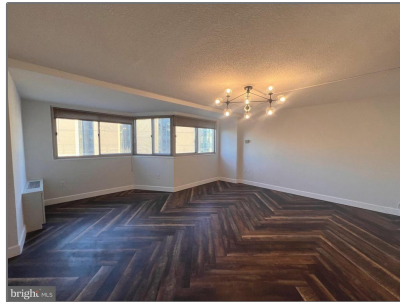

## Basic Details

Property Type: **Residential**

Listing Type: **For Sale**

Price: **\$279,000**

Bathrooms: **1**

Sqft: **464 Sqft**

Year Built: **1962**

Price Per SQFT: **\$601**