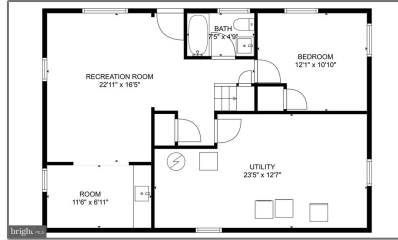

Residential

1,688 Sqft - 6327 GENTELE COURT,
ALEXANDRIA, VA 22310

Basic Details

Property Type:	Residential
Listing Type:	For Sale
Price:	\$649,000
Bedrooms:	4
Bathrooms:	2
Sqft:	1,688 Sqft
Year Built:	1956
Price Per SQFT:	\$657
Status:	Active