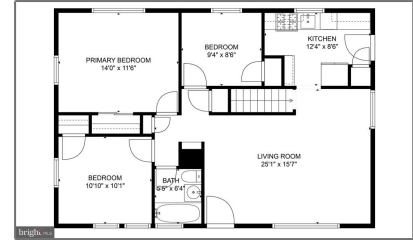

Residential

1,688 Sqft - 6327 GENTELE COURT,
ALEXANDRIA, VA 22310

Basic Details

Property Type:	Residential
Listing Type:	For Sale
Price:	\$649,000
Bedrooms:	4
Bathrooms:	2
Sqft:	1,688 Sqft
Year Built:	1956
Price Per SQFT:	\$657
Status:	Active