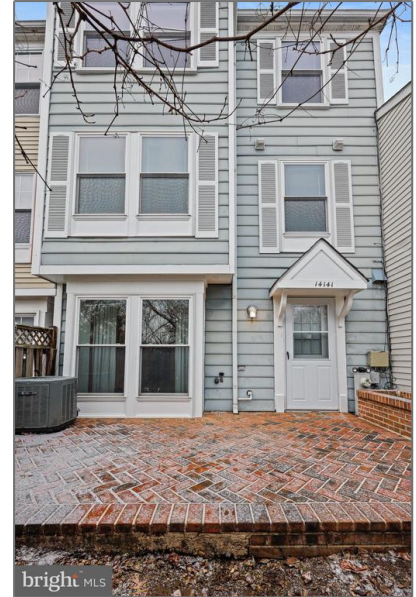

Residential

1,560 Sqft - 14141 ALDORA CIRCLE,
BURTONSVILLE, MD 20866

Basic [Details](#)

Property Type:	Residential
Listing Type:	For Sale
Price:	\$364,900
Bedrooms:	3
Bathrooms:	2
Sqft:	1,560 Sqft
Year Built:	1986
Price Per SQFT:	\$234
Status:	Active